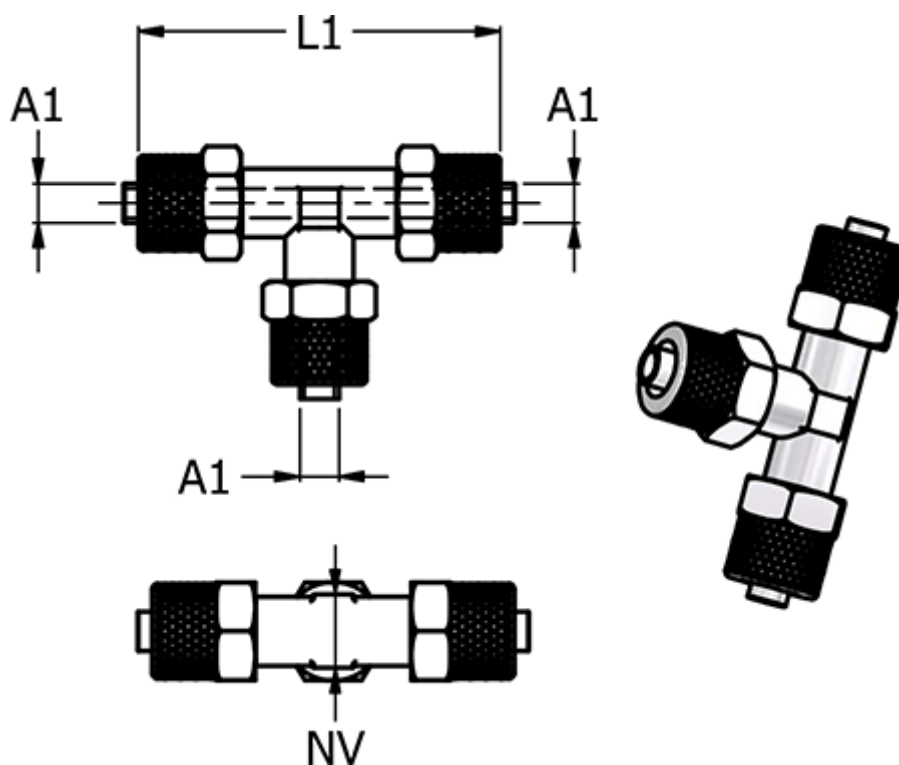

Article number: 586148008

Description: Push-on fitting 14.800-8, metal $\text{Ø}8/6$ -" $\text{Ø}8/6$ - $\text{Ø}8/6$
Tee

Measures

Hose diameter A1 = 8/6

L1 = 44

NV = 12